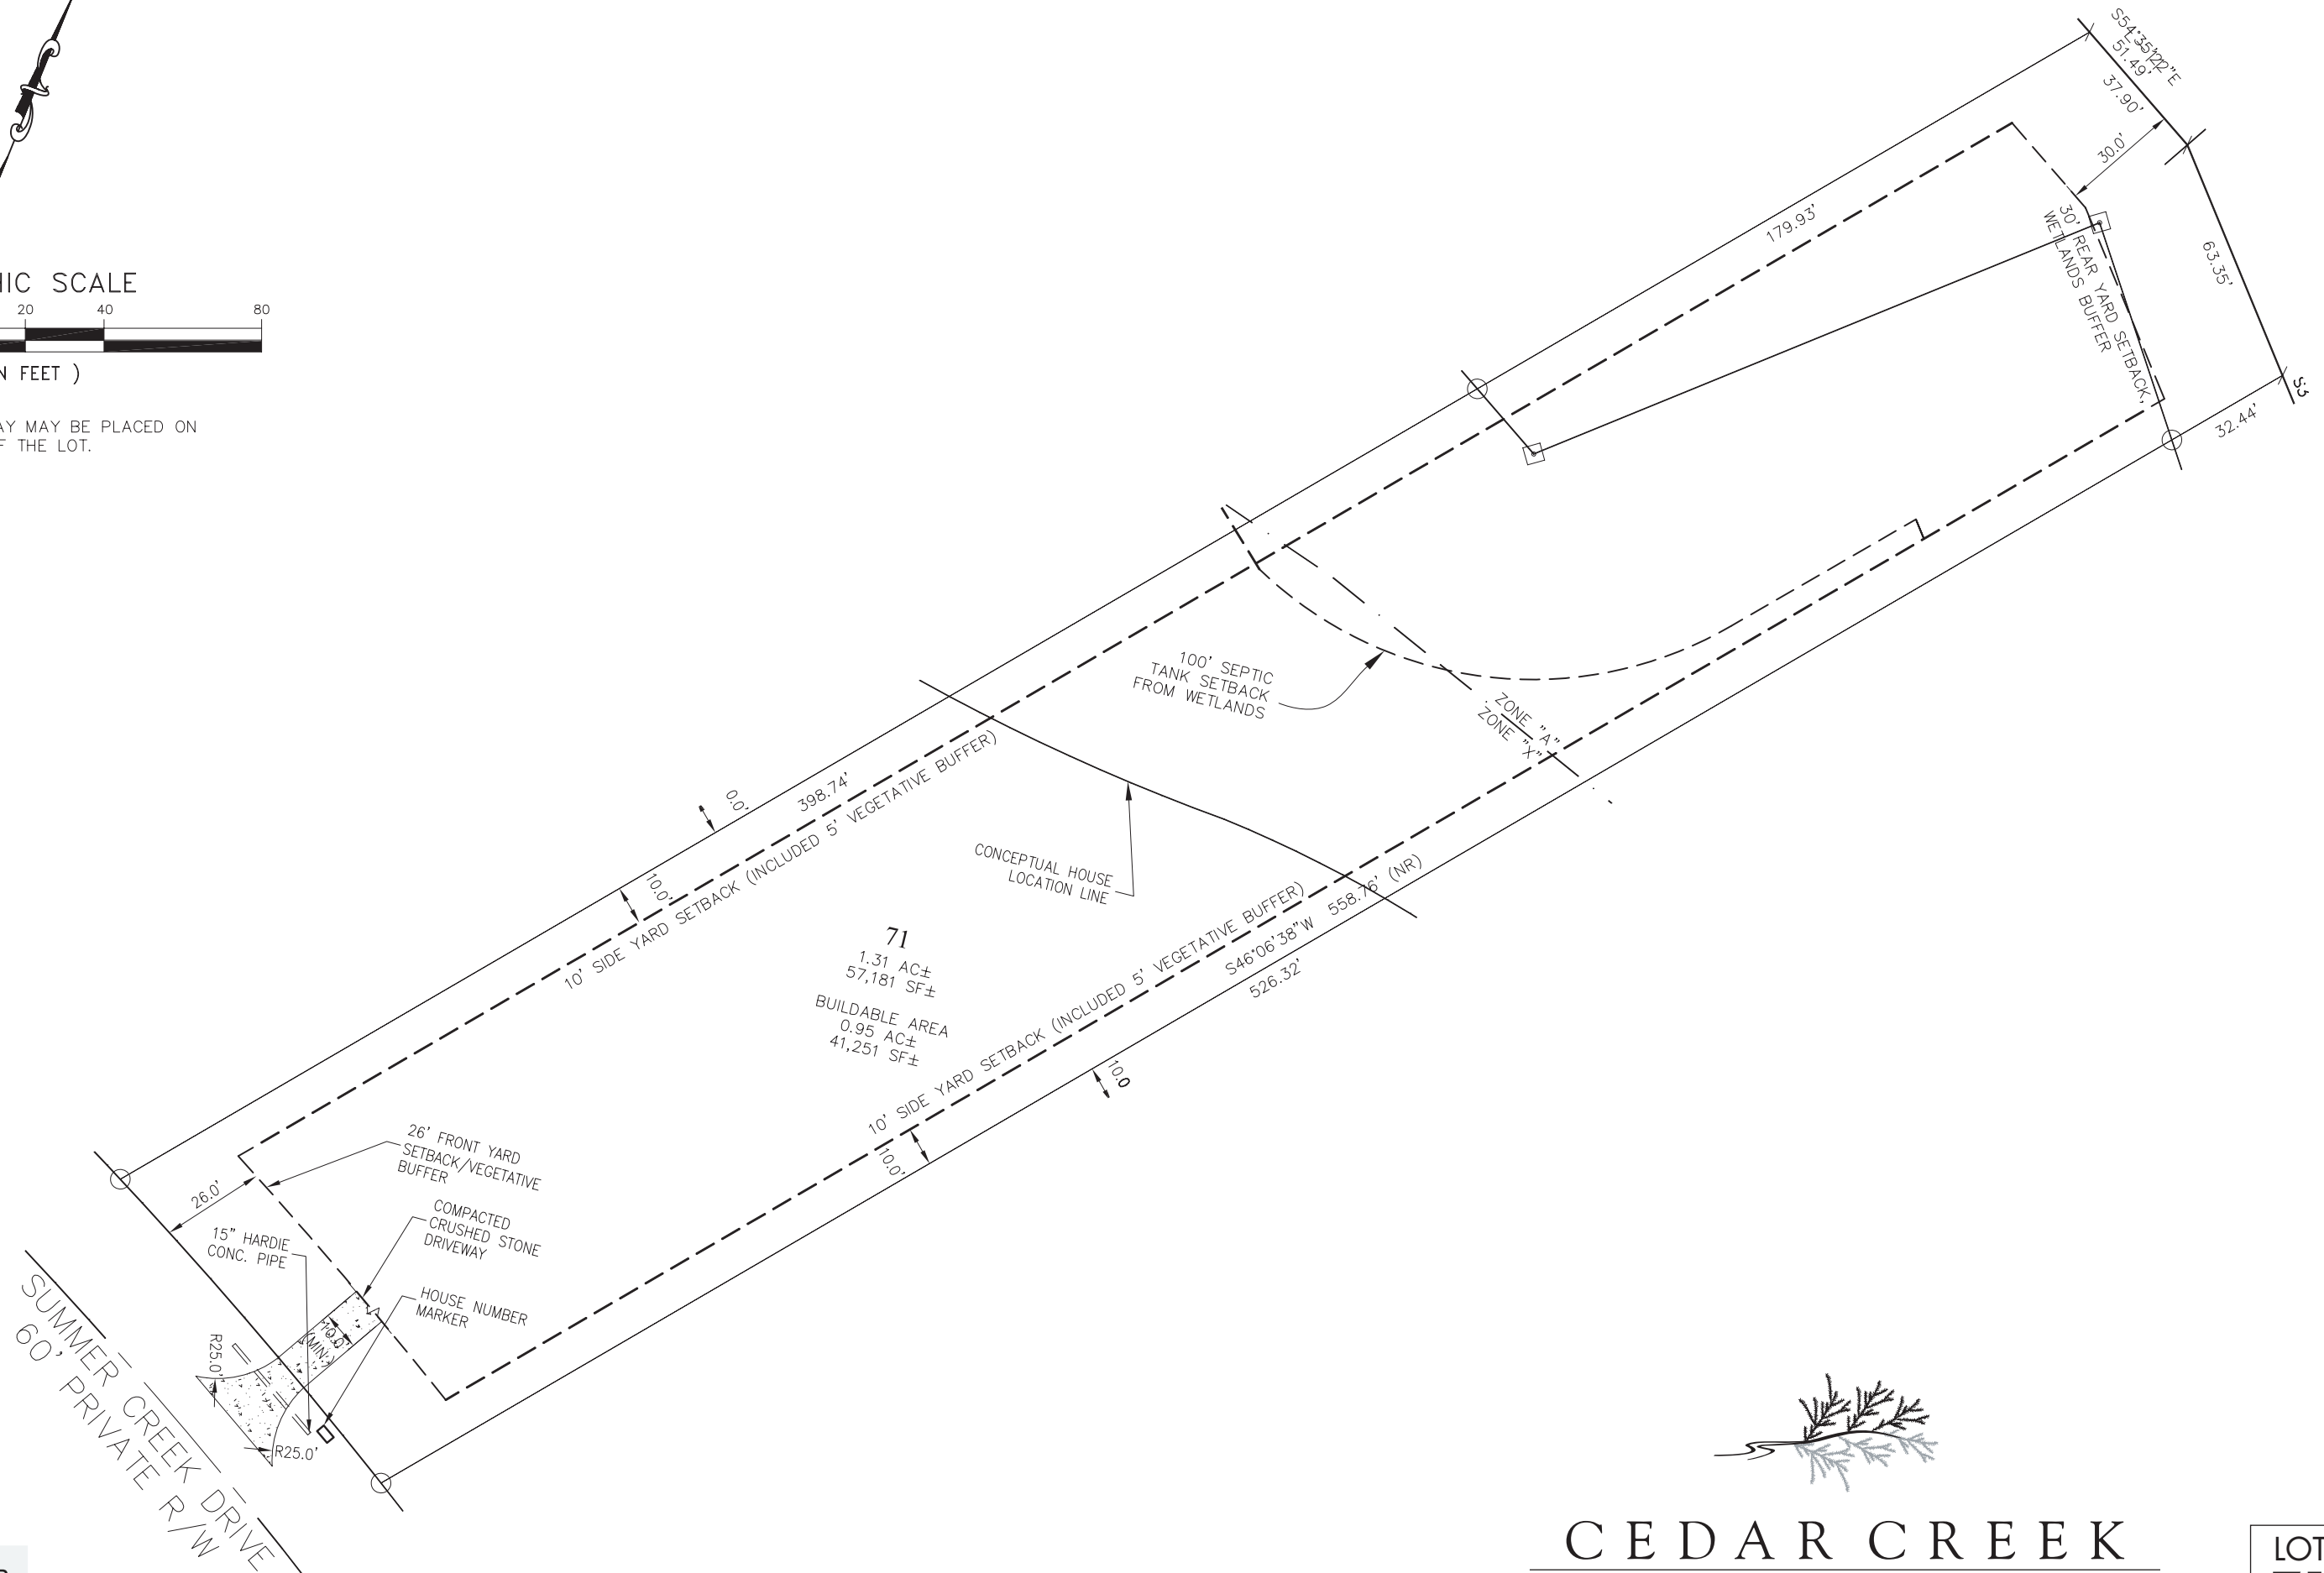

NOTE: DRIVEWAY MAY BE PLACED ON EITHER SIDE OF THE LOT.

CEDAR CREEK  
AT DEER POINT LAKE

LOT  
**71**